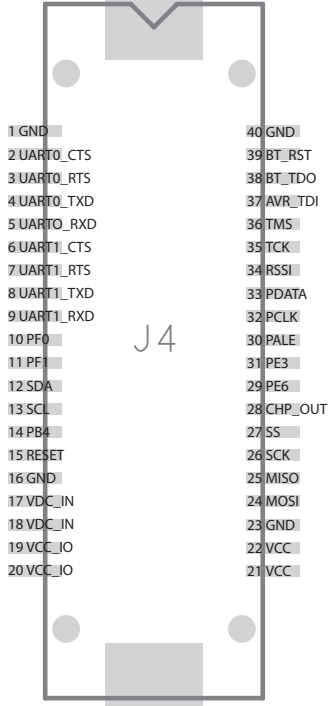

BTnode rev3
 USB Adapter 2.10
 (c) 10/2004

ETH

J7

J3

J2