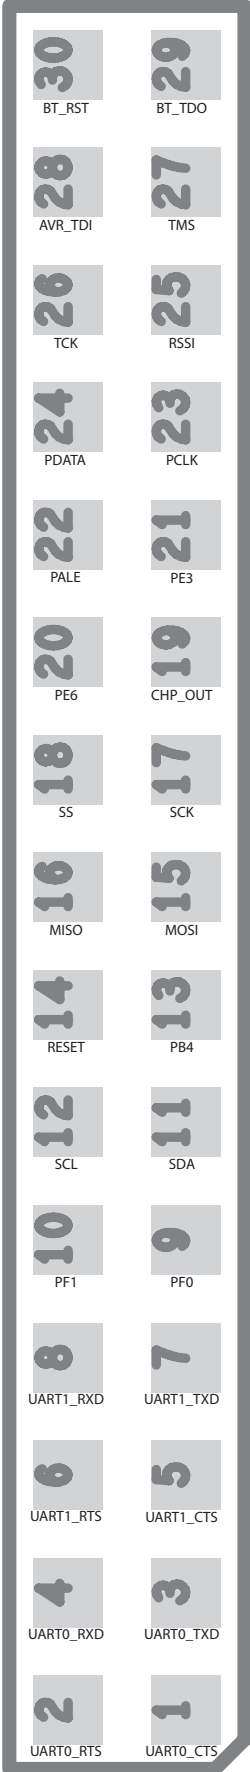

BTnode rev3
 USB Adapter 2.10
 (c) 10/2004

ETH

J7

J3

J2