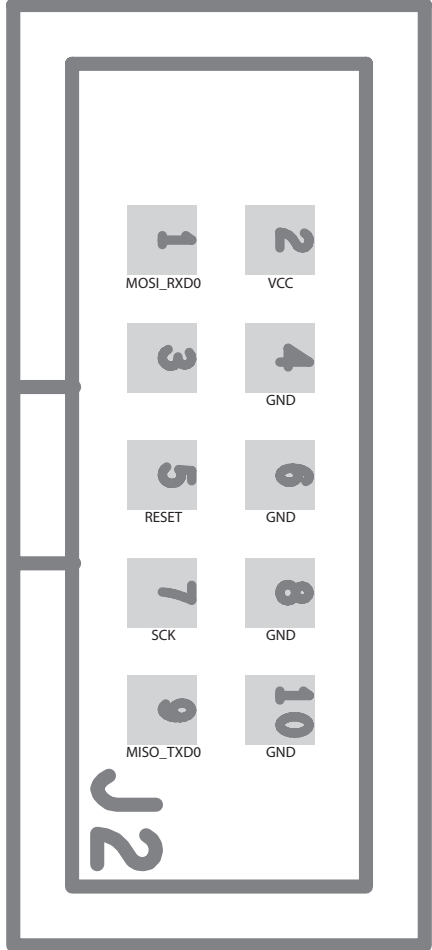

BTnode rev3
 USB Adapter 2.10
 (c) 10/2004

ETH

J7

J3

J2